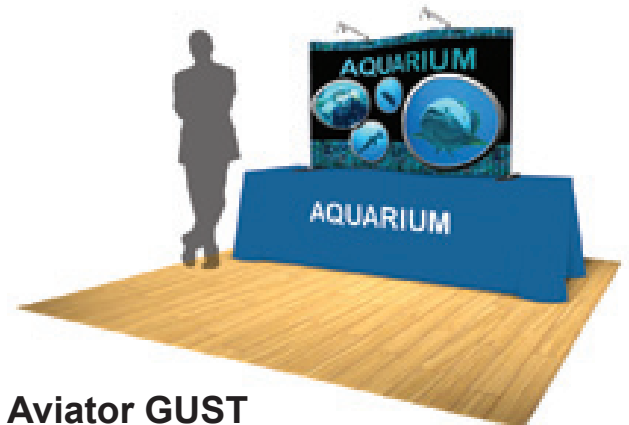

Aviator GUST

- Push Button Connect Tube Frame
- Pillow Case Graphic
- 8' Table Throw w/ Permalogo
- (2) Lights w/ clamp
- Shipping Case