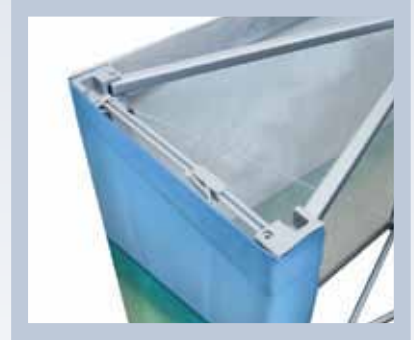

SLEEK AND STURDY

Soft Image Counter is a sleek and sturdy meeting point. Use on its own or with a Soft Image to create a coordinated environment.

The fabric image is fastened at the same practical way as for Soft Image - with velcro - and is stored and transported already mounted.

The inner shelf makes it easy to store material.

STANDARD PACKAGE

The Soft Image Counter package contains frame, top shelf, internal shelf, panel protection and bag.

FACTS

Width (inches)	41 ³ / ₄
Height (inches)	40 ³ / ₁₆
Depth (inches)	15 ¹ / ₂
Weight (lbs)	19.2