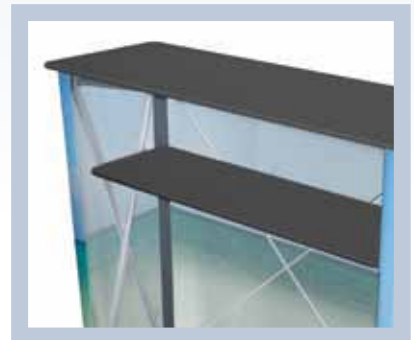

SLEEK AND STURDY

Soft Image Counter is a sleek and sturdy meeting point. Use on its own or with a Soft Image to create a coordinated environment.

The fabric image is fastened at the same practical way as for Soft Image - with velcro - and is stored and transported already mounted.

The inner shelf makes it easy to store material.

STANDARD PACKAGE

The Soft Image Counter package contains frame, top shelf, internal shelf, panel protection and bag.

FACTS

Width (inches)	41 ³ / ₄
Height (inches)	40 ³ / ₁₆
Depth (inches)	15 ¹ / ₂
Weight (lbs)	19.2