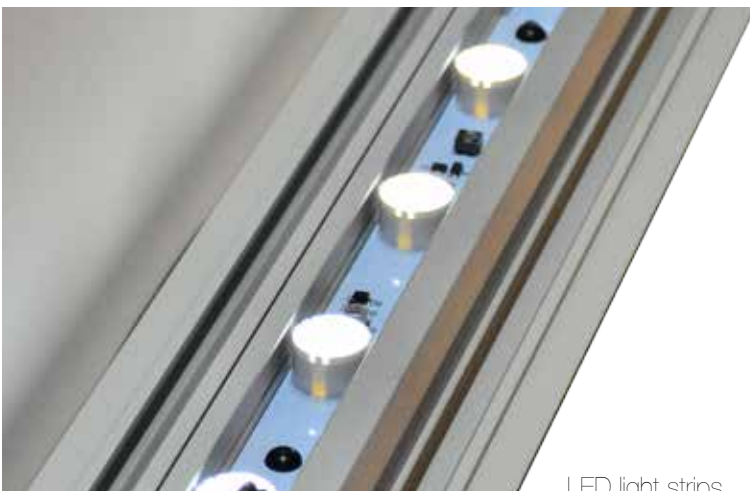

panoramic[®] lightbox

Backlit booths & lightboxes
to give your message added impact!

panoramic® lightbox

Panoramic® full visual system is a booth solution 100% dedicated to your image.

Panoramic lightbox is the next generation of backlit solutions, increasing the visual impact of your booth when combined with the already known benefits of the classic Panoramic modular system.

It offers homogenous lighting and easy to install graphics with silicone edging to streamline your set-up and dismantle.

FIVE REASONS TO CHOOSE PANORAMIC LIGHTBOX

AESTHETICALLY-PLEASING: The graphics are printed on backlit graphics, which provides optimal color rendering. The LED optics are specially made for homogeneous light diffusion.

EFFECTIVE: The extremely thin frame edge means that only your graphic is visible, while interchangeable graphics make the solution easily adaptable to your ever-changing communication needs.

LIGHTWEIGHT: Its aluminum profiles and graphics printed on the fabric make this solution lightweight and easily transportable: a 39" x 79" lightbox weighs less than 44 lbs.

QUICK AND EASY SET-UP: A Panoramic lightbox can be quickly set up by anyone using the Allen key supplied with the kit.

DURABLE: It features an eco-conscious lighting system and low energy consumption (60W for a 39" x 79" lightbox).