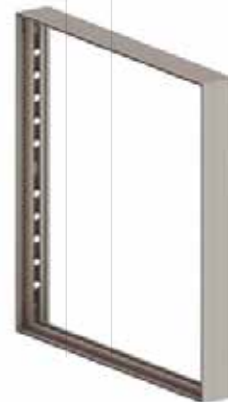

EFFECTIVE: The extremely thin frame edge means that only your graphic is visible, while interchangeable graphics make the solution easily adaptable to your ever-changing communication needs.

LIGHTWEIGHT: Its aluminum profiles and graphics printed on the fabric make this solution lightweight and easily transportable: a 39" x 79" lightbox weighs less than 44 lbs.

APPLICATIONS

Trade show booth - POS advertising - Decoration - Signs - Environments

PROFILES

Single-sided profile (X1) – 3.14" – linear density: 0.94 lbs/Lft
Double-sided profile (X2) – 4.72" – 1.38 lbs/Lft
Anodized gray or white.

Single-sided frame

Double-sided frame