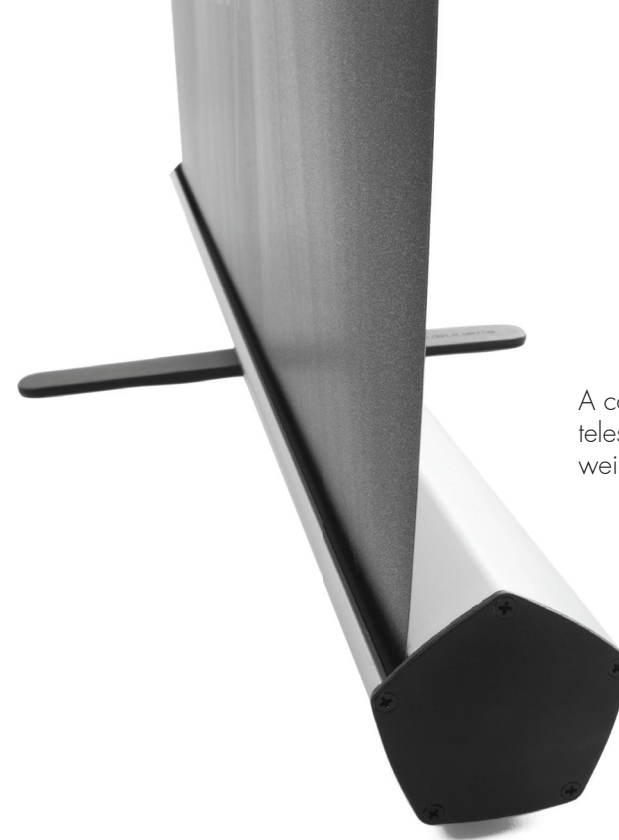

Roll Up Penta

It doesn't get
more portable
than this

1. Multinational design patent
2. Lightweight
3. Compact and discrete

A complete Penta (including telescopic pole, bag and graphic) weighs less than 3kg / 7lb.

Less than half the size of most retractable stands on the market.