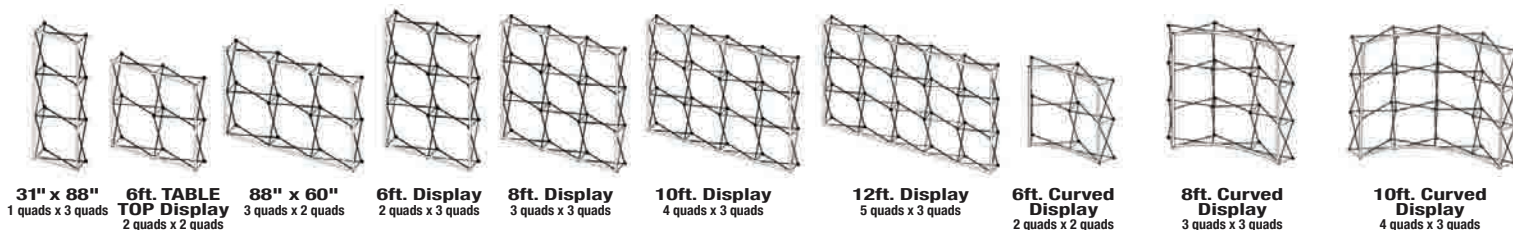

LOWER FRAME COST THAN BURST!

// LOW COST // HIGH IMPACT // EASY TO USE //

The VBurst is a fabric backwall pop up system. It is available as either a flat or curved display with or without end panels.

VBurst utilizes the kaleidoscope select or colossus dye sublimation graphic process to produce the highest quality graphics.

When set-up the graphic unfolds with the frame to form a completely smooth and seamless image. Available with the toughest shipping case designed today.

Easy Set-up!

Unique Features!

"J" Hook Design

Extrusion Frame

Scissor Glide

- 31" x 88"**
1 quads x 3 quads
- 6ft. TABLE TOP Display**
2 quads x 2 quads
- 88" x 60"**
3 quads x 2 quads
- 6ft. Display**
2 quads x 3 quads
- 8ft. Display**
3 quads x 3 quads
- 10ft. Display**
4 quads x 3 quads
- 12ft. Display**
5 quads x 3 quads
- 6ft. Curved Display**
2 quads x 2 quads
- 8ft. Curved Display**
3 quads x 3 quads
- 10ft. Curved Display**
4 quads x 3 quads