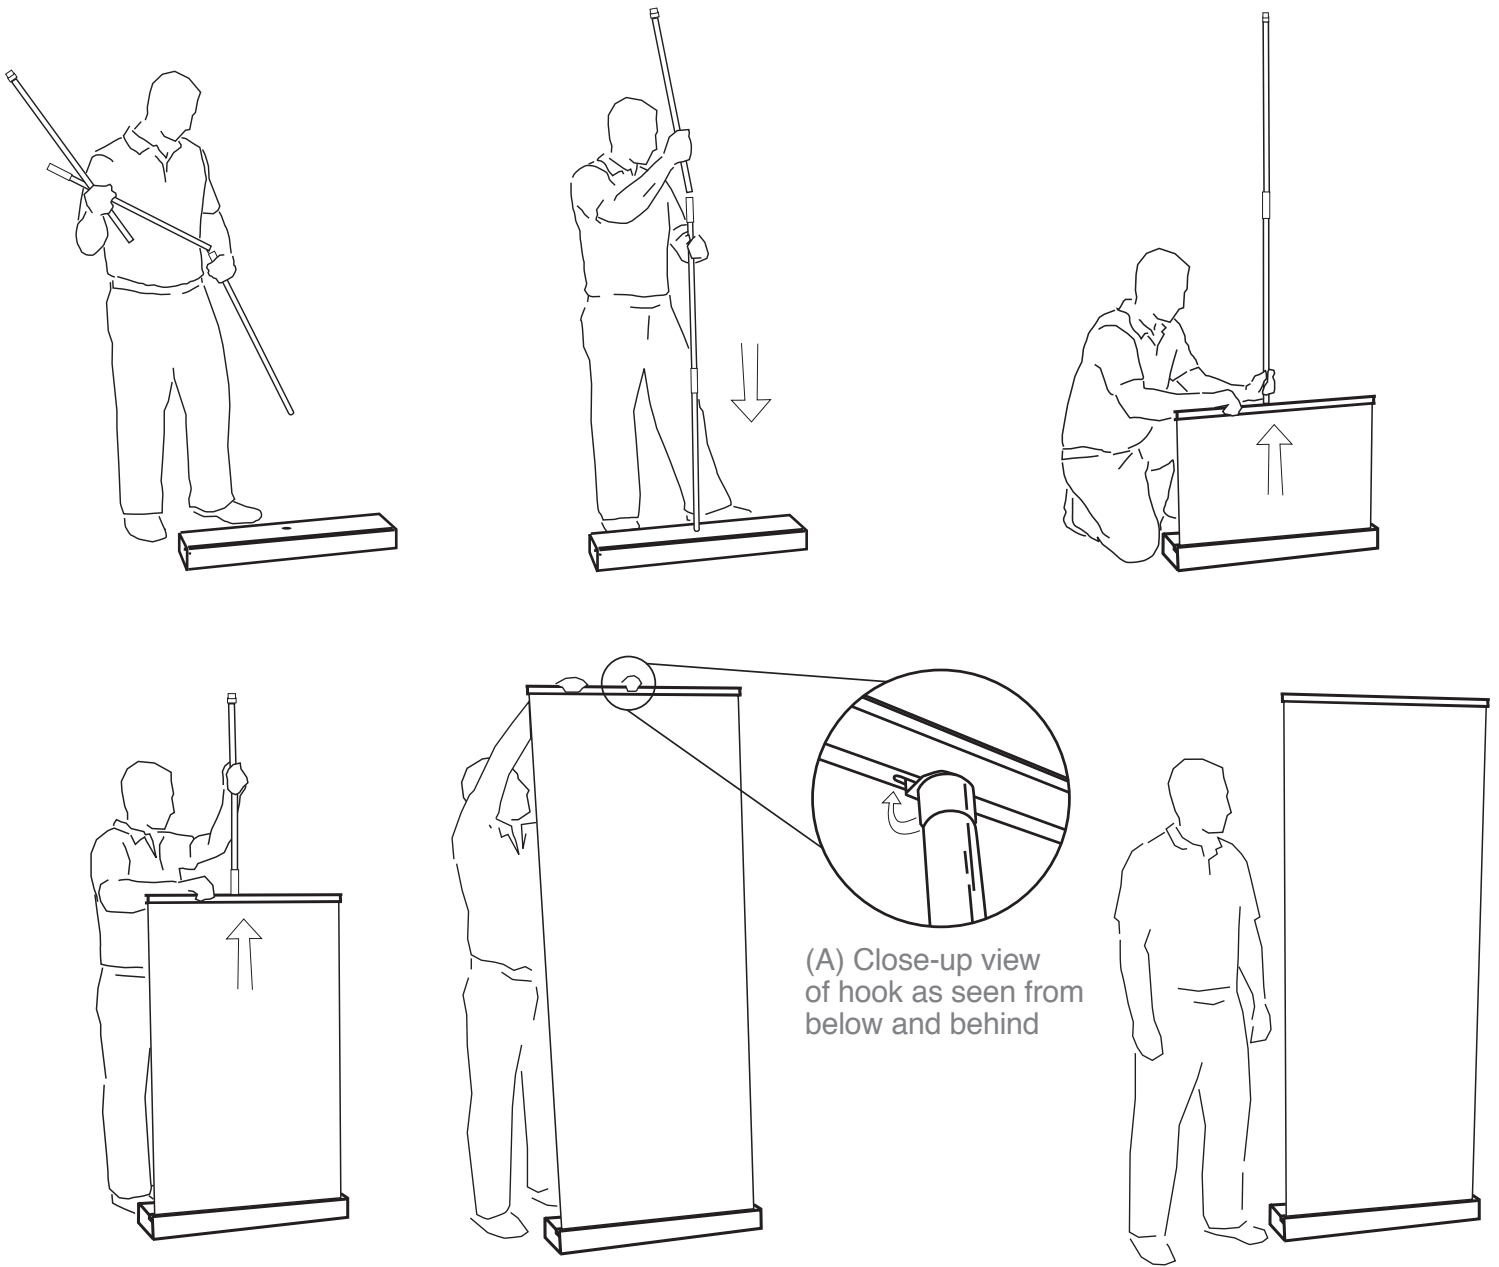

## Retractable Stand Set-up Instructions

### Set-up Instructions

1. Assemble 3 piece mast and insert into unit base
2. Extend retracted banner to full height of mast
3. Attach metal hook (A) at top of mast into slot under back of banner header
4. To break down repeat steps in reverse